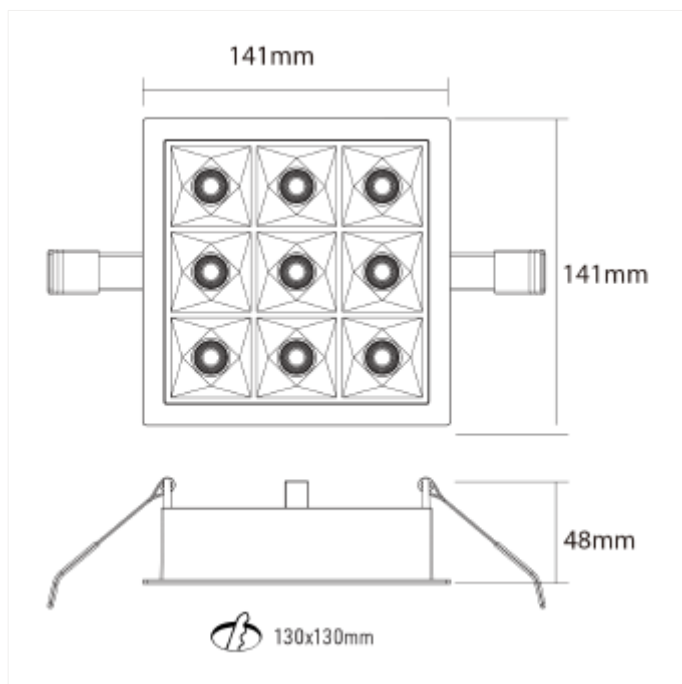

PRODUCT FAMILY SHEET

Phoenix Downlight

Ledpro
by NORLUX

Phoenix Downlight

Phoenix Downlight benytter den aller siste LED-teknologien som sammen med mikroreflektor og antirefleksdeksel gir et lunt og behagelig lys med UGR 17. Det gjør den ideell for kontor, hotell, trappegang og korridor. Leveres uten driver, se tilbehør for å finne passende driver

VERSIONS

Art.No	Effect [W]	Cold Lumen [lm]	Lumen Output [lm]	CCT [K]	Beam Angle [°]	Lens Difuser	CRI [>]	Color	Light Control	Connection
101851-01-2	8/18	1850	1650	3000	35°	Klar	80	Sort	engig av dri	Depending on driver
101851-01-3	8/18	1850	1650	3000	35°	Klar	80	Hvit	engig av dri	Depending on driver