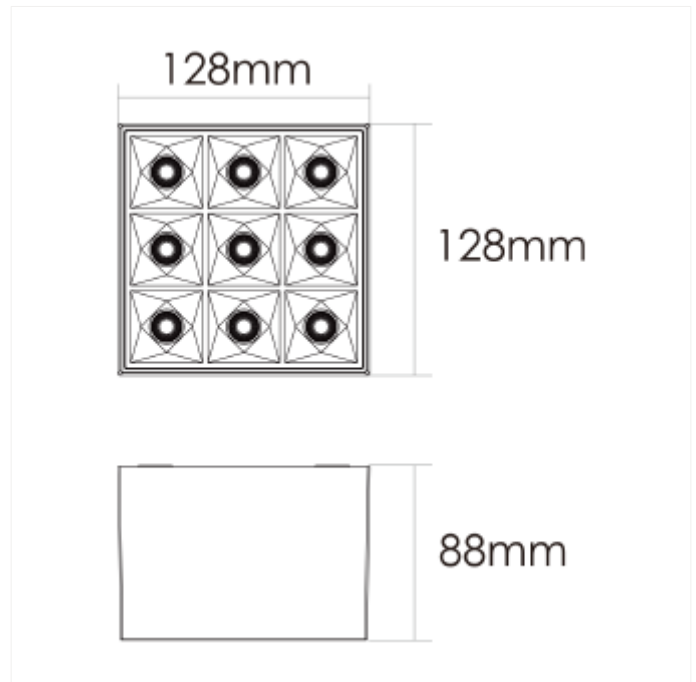

PRODUCT FAMILY SHEET

Phoenix Surface Downlight

Phoenix Surface Downlight

Phoenix Utenpåliggende downlight benytter den aller siste LED-teknologien som sammen med mikroreflektor og antirefleksdeksel gir et lunt og behagelig lys med UGR17. Det gjør den ideell for kontor, hotell, trappegang og korridor. Leveres med dimbar fasekutt driver

VERSIONS

Art.No	Effect [W]	Cold Lumen [lm]	Lumen Output [lm]	CCT [K]	Beam Angle [°]	Lens Difuser	CRI [>]	Color	Light Control	Connection
101861-01-2	18	1850	1650	3000	35°	Klar	80	Sort	Fasekutt	
101861-01-3	18	1850	1650	3000	35°	Klar	80	Hvit	Fasekutt