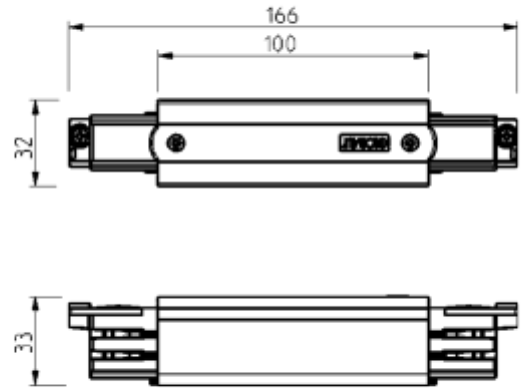

## FDV SPEC SHEET

Global Pro Middle Feed GR

Art. no: XTS14-1

**Ledpro**  
by NORLUX

# Global Pro Middle Feed GR

Art. no: XTS14-1