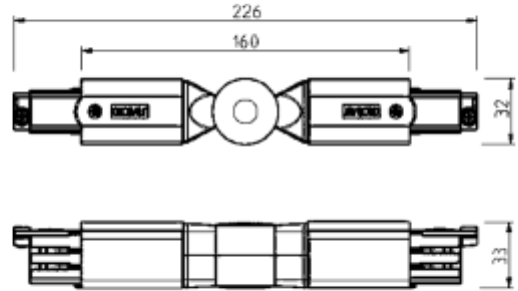

FDV SPEC SHEET

Global Pro Adjustable Corner Connector 3-circuit GR
Art. no: XTS24-1

Ledpro
by NORLUX

Global Pro Adjustable Corner Connector 3-circuit GR

Art. no: XTS24-1