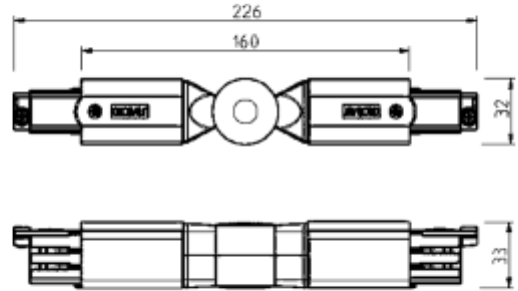

FDV SPEC SHEET

Global Pro Adjustable Corner Connector 3-circuit BK
Art. no: XTS24-2

Ledpro
by NORLUX

Global Pro Adjustable Corner Connector 3-circuit BK

Art. no: XTS24-2