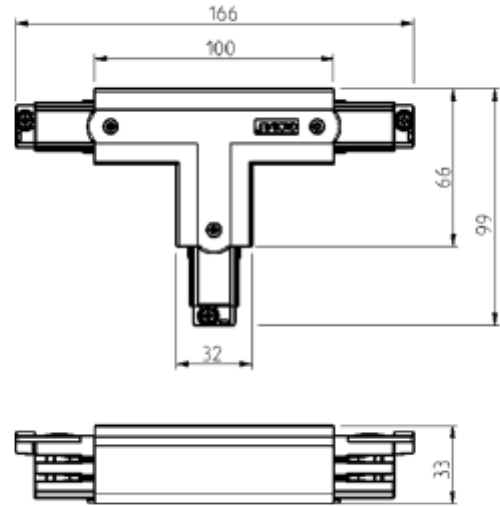

FDV SPEC SHEET

Global Pro T-feed Right (outside) 3-circuit WH
Art. no: XTS36-3

Ledpro
by NORLUX

Global Pro T-feed Right (outside) 3-circuit WH

Art. no: XTS36-3