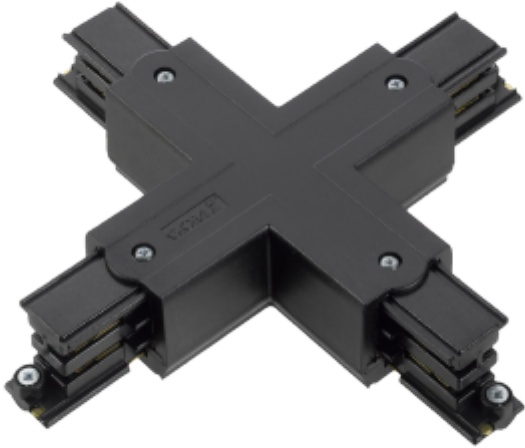

FDV SPEC SHEET

Global Pro X-feed 3-circuit BK

Art. no: XTS38-2

Ledpro
by NORLUX

Global Pro X-feed 3-circuit BK

Art. no: XTS38-2