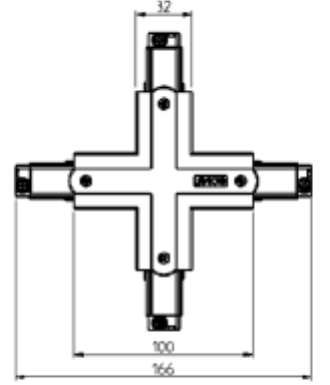

FDV SPEC SHEET

Global Pro X-feed 3-circuit BK

Art. no: XTS38-2

Ledpro
by NORLUX

Global Pro X-feed 3-circuit BK

Art. no: XTS38-2