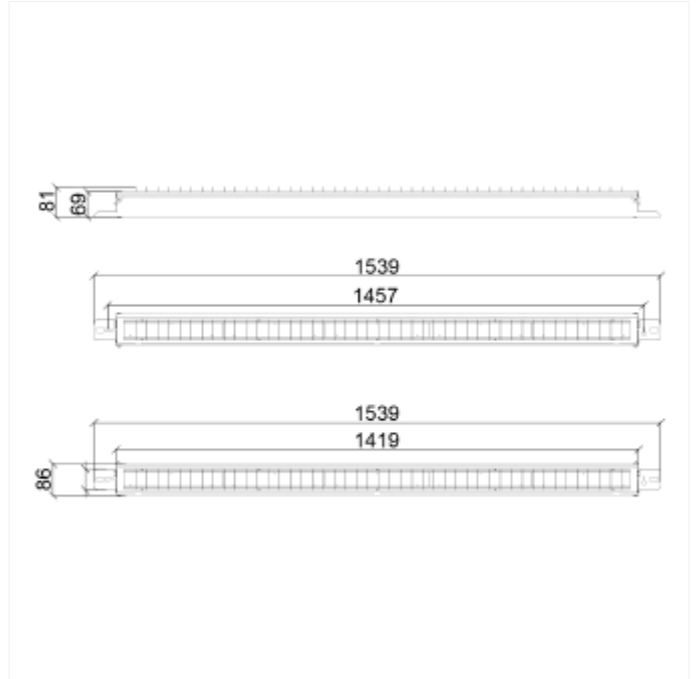

PRODUCT FAMILY SHEET

Z Line Louvre

Z Line Louvre

VERSIONS

Art.No	Effect [W]	Cold Lumen [lm]	Lumen Output [lm]	CCT [K]	Beam Angle [°]	Lens Difuser	CRI [>]	Color	Light Control	Connection
101240-02-3	49	8500		2700	110°	Crossblade	80	Hvit	Ingen	18i3 Hurtigkobling
101240-E-02-3	46	8500	6470	2700	110°	Crossblade	80	Hvit	Ingen	18i5 Hurtigkobling