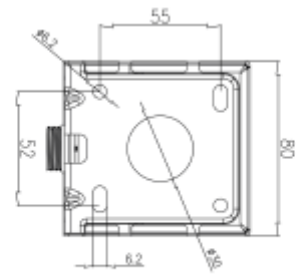

PRODUCT SHEET

Sign Today Wall Bracket BK for 2127-2

Art. no: 2130-2

Sign Today Wall Bracket BK for 2127-2

SPECIFICATIONS

Housing:	Aluminium
Farge :	Sort
Lengde:	82mm
Høyde:	87mm
Bredde:	75mm