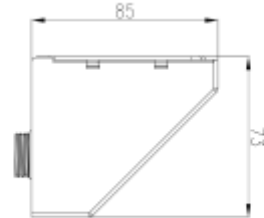

PRODUCT SHEET

Sign Today Wall Bracket BK for 2127-2

Art. no: 2130-2

Sign Today Wall Bracket BK for 2127-2

SPECIFICATIONS

Housing:	Aluminium
Farge :	Sort
Lengde:	82mm
Høyde:	87mm
Bredde:	75mm