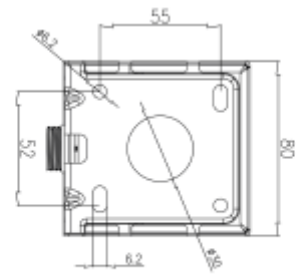

PRODUCT SHEET

Sign Today Wall Bracket WH for 2127-3

Art. no: 2130-3

Sign Today Wall Bracket WH for 2127-3

SPECIFICATIONS

Farge :	Hvit
Lengde [mm]:	82mm
Høyde [mm]:	87mm
Bredde [mm]:	75mm