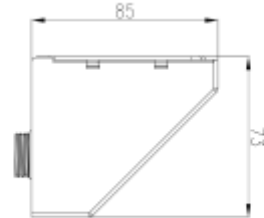

PRODUCT SHEET

Sign Today Wall Bracket WH for 2127-3

Art. no: 2130-3

Sign Today Wall Bracket WH for 2127-3

SPECIFICATIONS

Farge :	Hvit
Lengde [mm]:	82mm
Høyde [mm]:	87mm
Bredde [mm]:	75mm