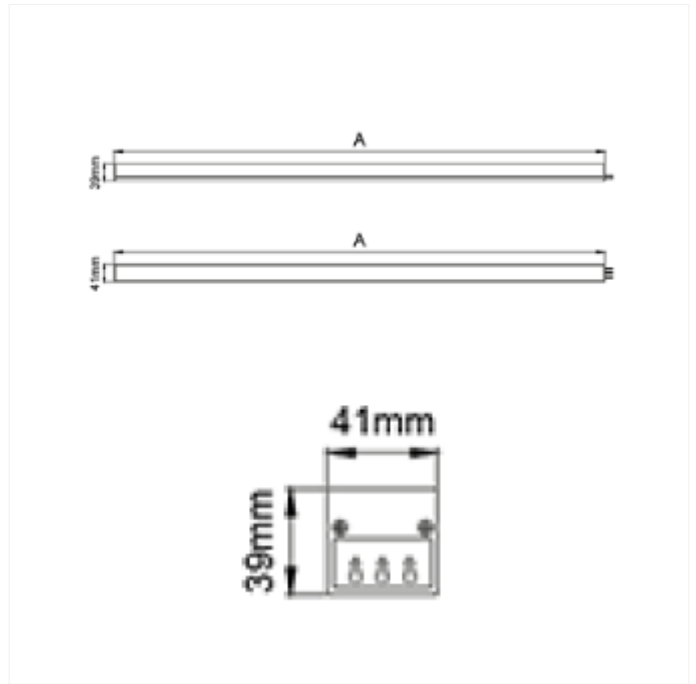

PRODUCT FAMILY SHEET

Ero Bar

Ledpro
by NORLUX

Ero Bar

VERSIONS

Art.No	Effect [W]	Cold Lumen [lm]	Lumen Output [lm]	CCT [K]	Beam Angle [°]	Lens Difuser	CRI [>]	Color	Light Control	Connection
19310-01-2	24	2500	1625	3000	110	Klar	80	Sort	Ingen	Skinne 3-Tenning
19310-01-3	24	2500	1625	3000	110	Klar	80	Hvit	Ingen	Skinne 3-Tenning