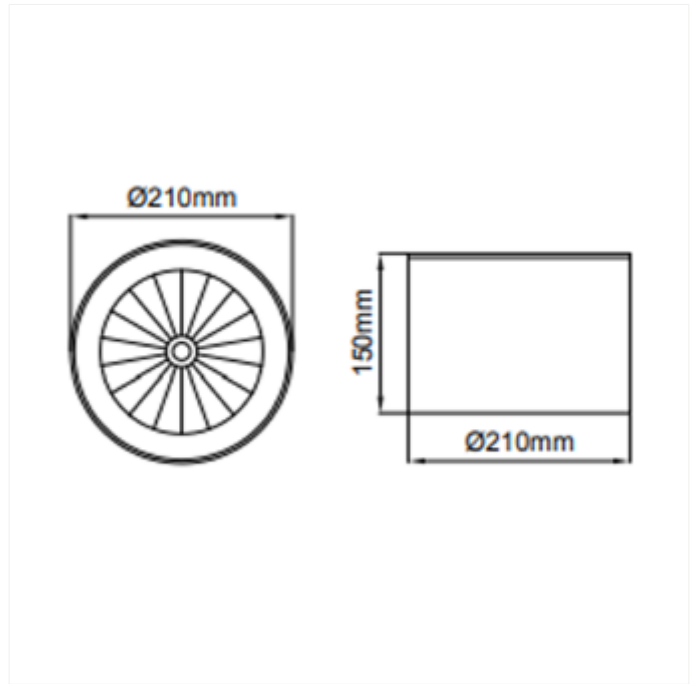

PRODUCT FAMILY SHEET

Leila C Surface

Leila C Surface

VERSIONS

Art.No	Effect [W]	Cold Lumen [lm]	Lumen Output [lm]	CCT [K]	Beam Angle [°]	Lens Difuser	CRI [>]	Color	Light Control	Connection
101370-70-2-d dd	42	6100	4633	3000	70°	Klar	80	Sort	DALI	Hurtigkobling
101370-70-3	42	6100	4633	3000	70°	Klar	80	Hvit	Ingen	Hurtigkobling
101370-70-2	42	6100	4633	3000	70°	Klar	80	Sort	Ingen	Hurtigkobling
101370-70-3-d dd	42	6100	4633	3000	70°	Klar	80	Hvit	DALI	Hurtigkobling