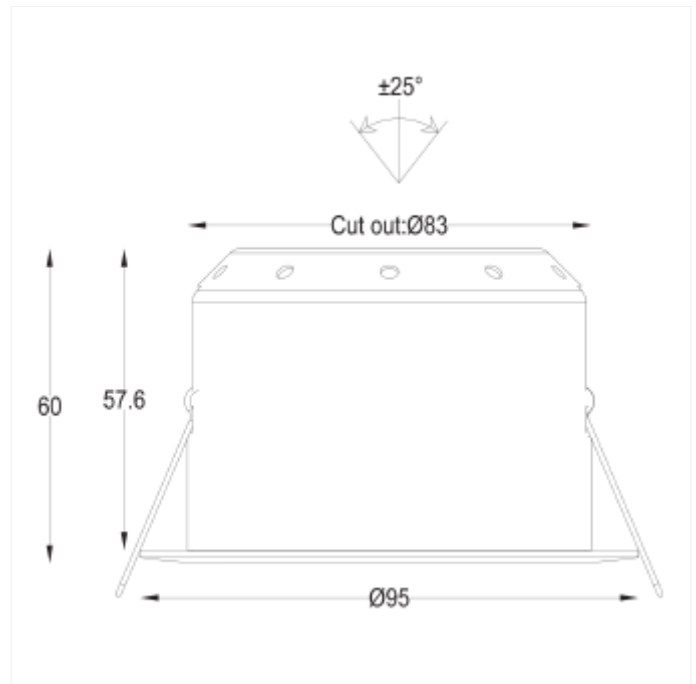

PRODUCT FAMILY SHEET

Anza

Ledpro
by NORLUX

Anza

Anza downlight er justerbar og inkluderer dimbar driver. Varmhvit fargetemperatur (2700K) og inntrukket lyskilde som gir et lunt og behagelig lys. Gull og sort frontring kan kjøpes separat.

VERSIONS

Art.No	Effect [W]	Cold Lumen [lm]	Lumen Output [lm]	CCT [K]	Beam Angle [°]	Lens Difuser	CRI [>]	Color	Light Control	Connection
102380-36-2-p	8	550	525	2700	36	Klar	90	Sort	Fasekutt	Hurtigkobling
102380-36-3-p	8	550	525	2700	36	Klar	90	Hvit	Fasekutt	Hurtigkobling