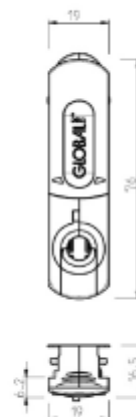

PRODUCT SHEET

Global Base Adapter 1-circuit 6A 5kg GR

Art. no: GB66-1

Ledpro
by NORLUX

Global Base Adapter 1-circuit 6A 5kg GR

Adapter for Globale Base 1-fase skinner. Benyttes hvis du ønsker å kombinere spotlights med nedhengte pendler, eller bare henge en fin pendel i skinnen. Trenger du hjelp til å bestemme eller kontrollere riktig kombinasjon av tilbehør? [Snakk med en selger.](#)

250V
50Hz

SPECIFICATIONS

Produkt:	Cable 0.5m with GA69-2adapter & XTS11 (m)
Kraft:	30
Tilkobling [mm²]:	0,5 - 1mm²
Spenning [V]:	250V 50HzV
Strøm [A]:	6A
Dimmetype:	Nei
Moment:	2,5Nm
Farge:	Grå
Lengde:	80mm
Høyde:	15mm
Bredde:	15mm
Vekt:	0,05kg