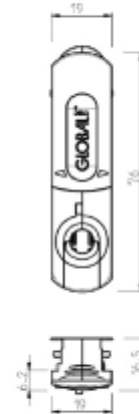

PRODUCT SHEET

Global Base Adapter 1-circuit 6A 5kg BK

Art. no: GB66-2

Ledpro
by NORLUX

Global Base Adapter 1-circuit 6A 5kg BK

Adapter for Globale Base 1-fase skinner. Benyttes hvis du ønsker å kombinere spotlights med nedhengte pendler, eller bare henge en fin pendel i skinnen. Trenger du hjelp til å bestemme eller kontrollere riktig kombinasjon av tilbehør? [Snakk med en selger.](#)

250V
50Hz

SPECIFICATIONS

Produkt:	Cable 0.5m with GA69-2adapter & XTS11 (m
Kraft:	30
Tilkobling [mm2]:	0,5 - 1mm2
Spenning [V]:	250V 50HzV
Strøm [A]:	6A
Dimmetype:	Nei
Moment:	2,5Nm
Farge:	Sort
Lengde:	80mm
Høyde:	15mm
Bredde:	15mm
Vekt:	0,05kg