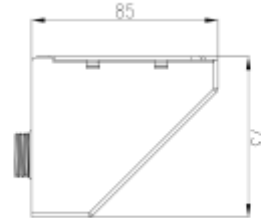

PRODUCT SHEET

Sign Today Wall Bracket BK for 2127-2, 2127-2-2 & 2131-2

Art. no: 2130-2-2

Sign Today Wall Bracket BK for 2127-2, 2127-2-2 & 2131-2

SPECIFICATIONS

Farge :	Sort
Lengde:	82mm
Høyde:	87mm
Bredde:	75mm
Vekt:	0,22kg