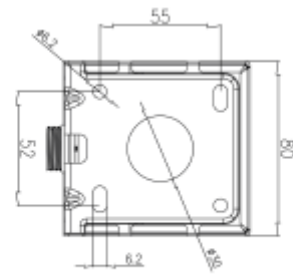

PRODUCT SHEET

Sign Today Wall Bracket BK for 2127-2, 2127-2-2 & 2131-2

Art. no: 2130-2-2

Sign Today Wall Bracket BK for 2127-2, 2127-2-2 & 2131-2

SPECIFICATIONS

Farge :	Sort
Lengde:	82mm
Høyde:	87mm
Bredde:	75mm
Vekt:	0,22kg