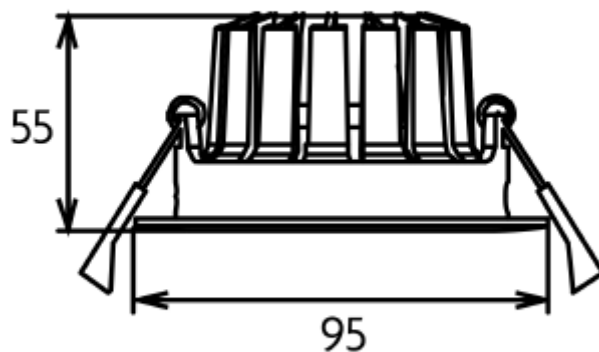

## PRODUCT FAMILY SHEET

Acrux Adjustable

Ledpro  
by NORLUX

82-88mm