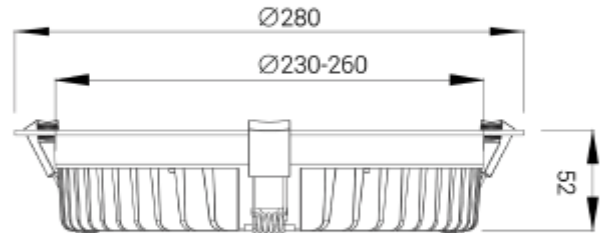

## PRODUCT FAMILY SHEET

Antares

**Ledpro**  
by NORLUX

 230-260mm

### VERSIONS

Art.No	Effect [W]	Cold Lumen [lm]	Lumen Output [lm]	CCT [K]	Beam Angle [°]	Lens Difuser	CRI [>]	Color	Light Control	Connection
--------	------------	-----------------	-------------------	---------	----------------	--------------	---------	-------	---------------	------------