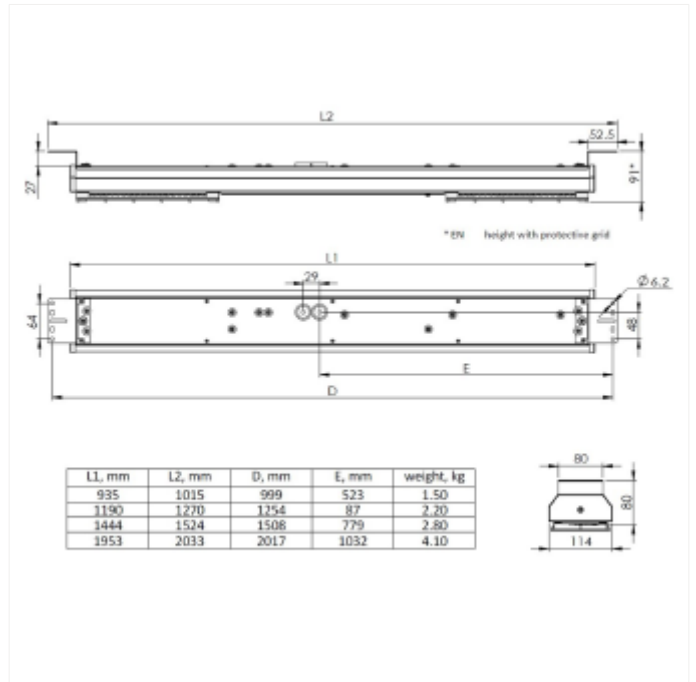

PRODUCT FAMILY SHEET
Columba

Columba

Surface mounted or suspended LED luminaire for use in industry, warehouse, hall and sports arena.
Choose between various editions with different lumen output, optics and DALI2 driver.

VERSIONS

Art.No	Effect [W]	Cold Lumen [lm]	Lumen Output [lm]	CCT [K]	Beam Angle [°]	Lens Difuser	CRI [>]	Color	Light Control	Connection
--------	------------	-----------------	-------------------	---------	----------------	--------------	---------	-------	---------------	------------