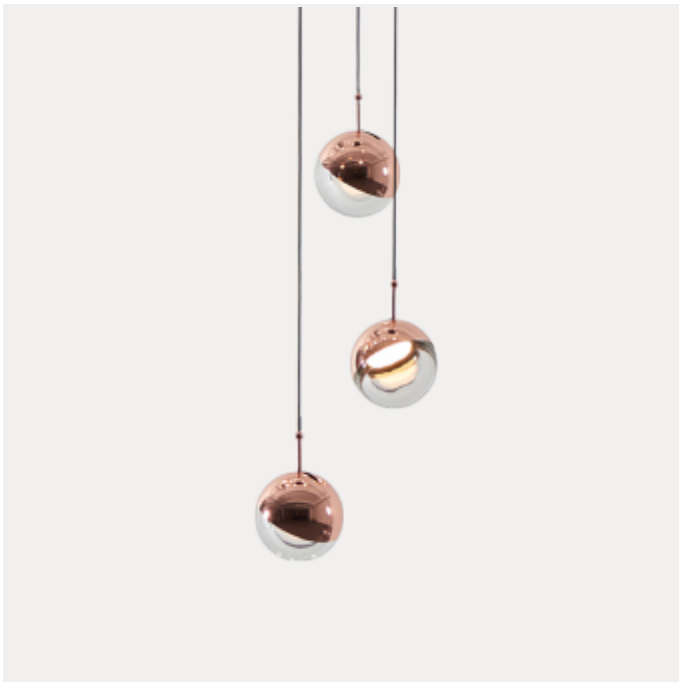

PRODUCT FAMILY SHEET

Dora 3 Pendant

Dora 3 Pendant

VERSIONS

Art.No	Effect [W]	Cold Lumen [lm]	Lumen Output [lm]	CCT [K]	Beam Angle [°]	Lens Difuser	CRI [>]	Color	Light Control	Connection
--------	------------	-----------------	-------------------	---------	----------------	--------------	---------	-------	---------------	------------