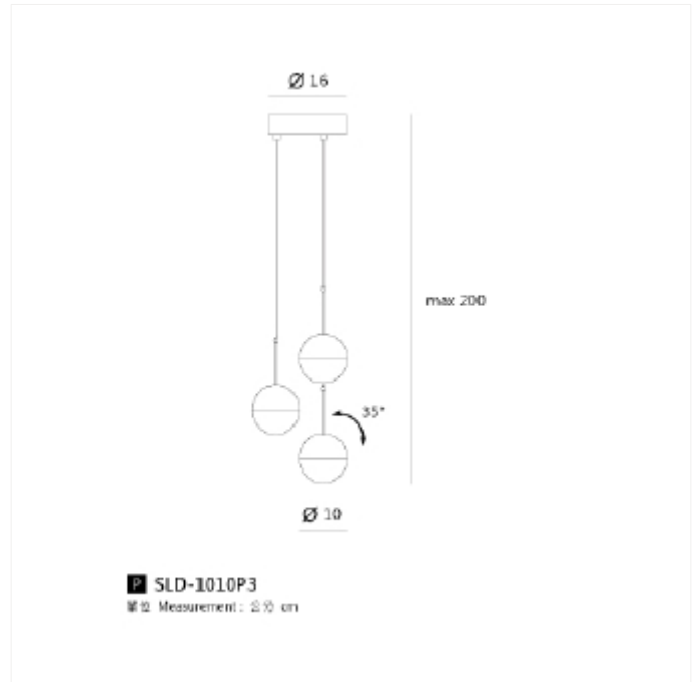

PRODUCT FAMILY SHEET

Dora 3 Pendant

Dora 3 Pendant

VERSIONS

Art.No	Effect [W]	Cold Lumen [lm]	Lumen Output [lm]	CCT [K]	Beam Angle [°]	Lens Difuser	CRI [>]	Color	Light Control	Connection
--------	------------	-----------------	-------------------	---------	----------------	--------------	---------	-------	---------------	------------