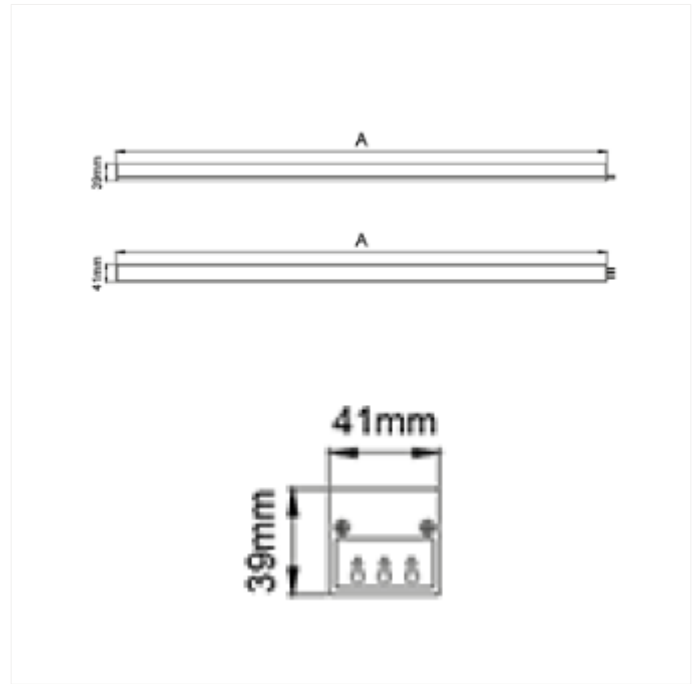

PRODUCT FAMILY SHEET

Ero Bar

Ledpro
by NORLUX

Ero Bar

VERSIONS

Art.No	Effect [W]	Cold Lumen [lm]	Lumen Output [lm]	CCT [K]	Beam Angle [°]	Lens Difuser	CRI [>]	Color	Light Control	Connection