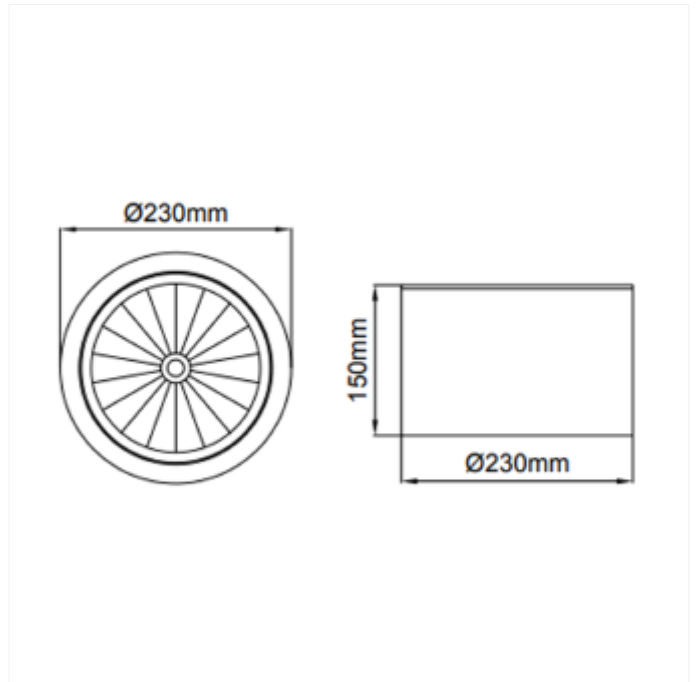

PRODUCT FAMILY SHEET

Leila C Maxi Surface

Ledpro
by NORLUX

Leila C Maxi Surface

VERSIONS

Art.No	Effect [W]	Cold Lumen [lm]	Lumen Output [lm]	CCT [K]	Beam Angle [°]	Lens Difuser	CRI [>]	Color	Light Control	Connection
--------	------------	-----------------	-------------------	---------	----------------	--------------	---------	-------	---------------	------------