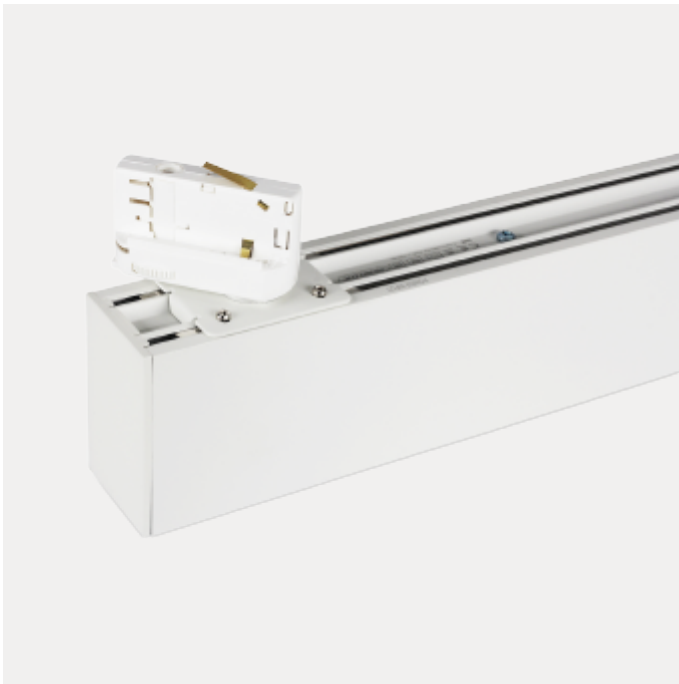

PRODUCT FAMILY SHEET

Linear

Ledpro
by NORLUX

Linear

VERSIONS

Art.No	Effect [W]	Cold Lumen [lm]	Lumen Output [lm]	CCT [K]	Beam Angle [°]	Lens Difuser	CRI [>]	Color	Light Control	Connection
--------	------------	-----------------	-------------------	---------	----------------	--------------	---------	-------	---------------	------------