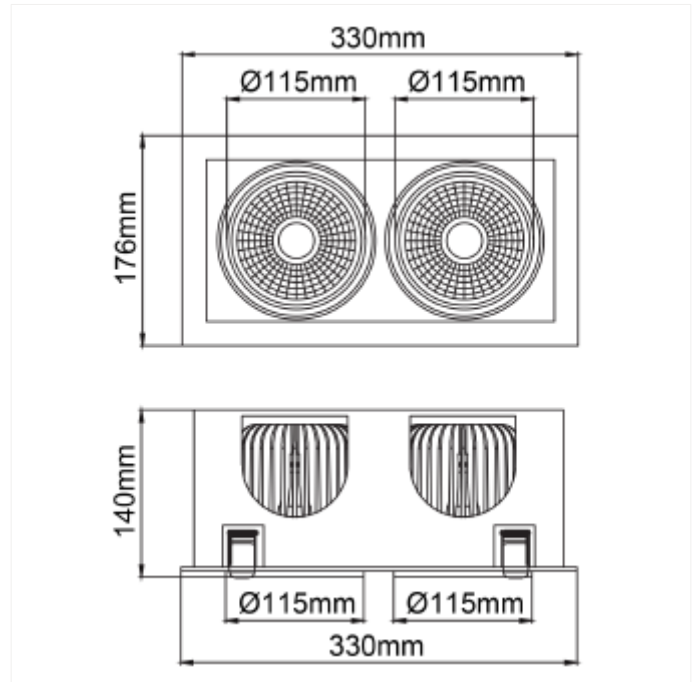

PRODUCT FAMILY SHEET

Manna Double

Manna Double

VERSIONS

Art.No	Effect [W]	Cold Lumen [lm]	Lumen Output [lm]	CCT [K]	Beam Angle [°]	Lens Difuser	CRI [>]	Color	Light Control	Connection