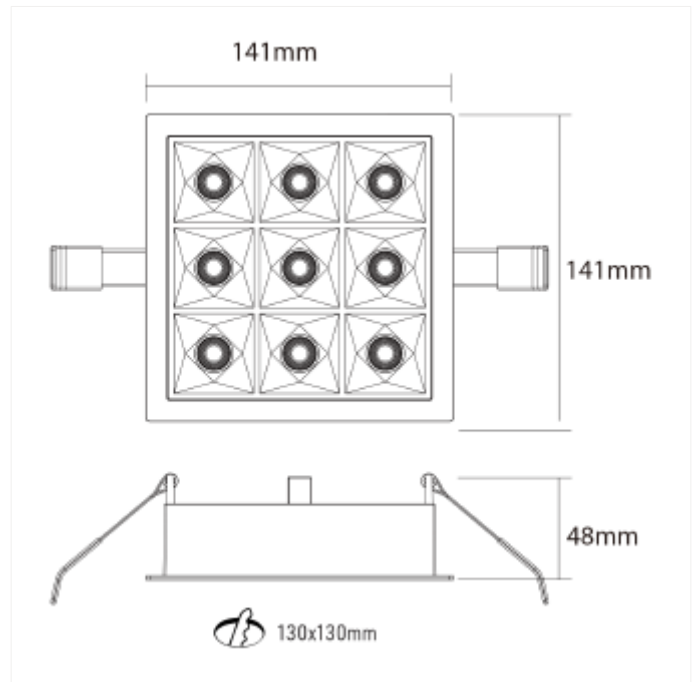

PRODUCT FAMILY SHEET

Phoenix Downlight

Phoenix Downlight

Phoenix Downlight benytter den aller siste LED-teknologien som sammen med mikroreflektor og antirefleksdeksel gir et lunt og behagelig lys med UGR 17. Det gjør den ideell for kontor, hotell, trappegang og korridor. Leveres uten driver, se tilbehør for å finne passende driver

VERSIONS

Art.No	Effect [W]	Cold Lumen [lm]	Lumen Output [lm]	CCT [K]	Beam Angle [°]	Lens Difuser	CRI [>]	Color	Light Control	Connection