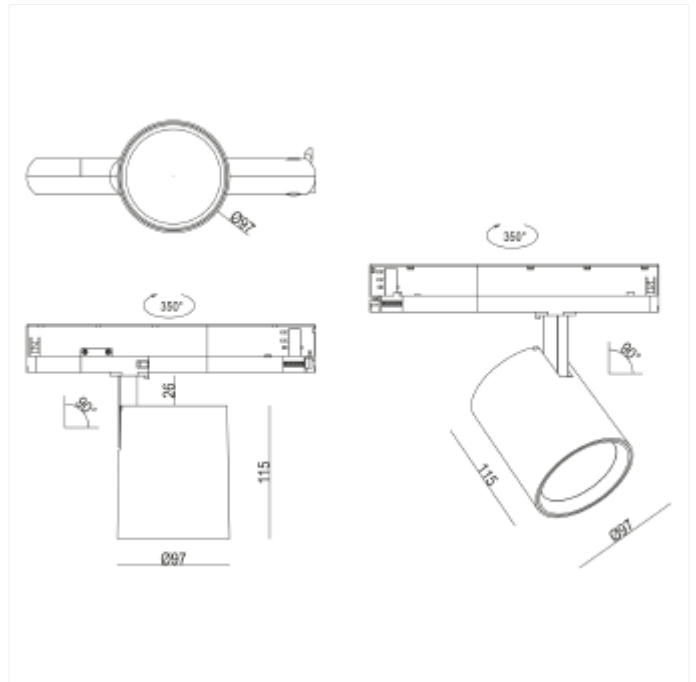

PRODUCT FAMILY SHEET

Rod Maxi C

Rod Maxi C

VERSIONS

Art.No	Effect [W]	Cold Lumen [lm]	Lumen Output [lm]	CCT [K]	Beam Angle [°]	Lens Difuser CRI [>]	Color	Light Control	Connection
--------	------------	-----------------	-------------------	---------	----------------	----------------------	-------	---------------	------------