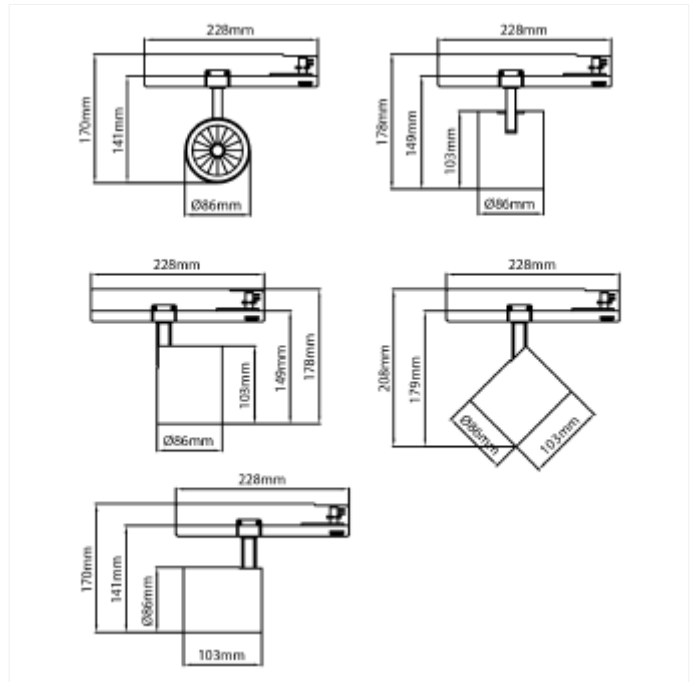

PRODUCT FAMILY SHEET

Rod Midi T

Rod Midi T

VERSIONS

Art.No	Effect [W]	Cold Lumen [lm]	Lumen Output [lm]	CCT [K]	Beam Angle [°]	Lens Difuser	CRI [>]	Color	Light Control	Connection
--------	------------	-----------------	-------------------	---------	----------------	--------------	-----------	-------	---------------	------------