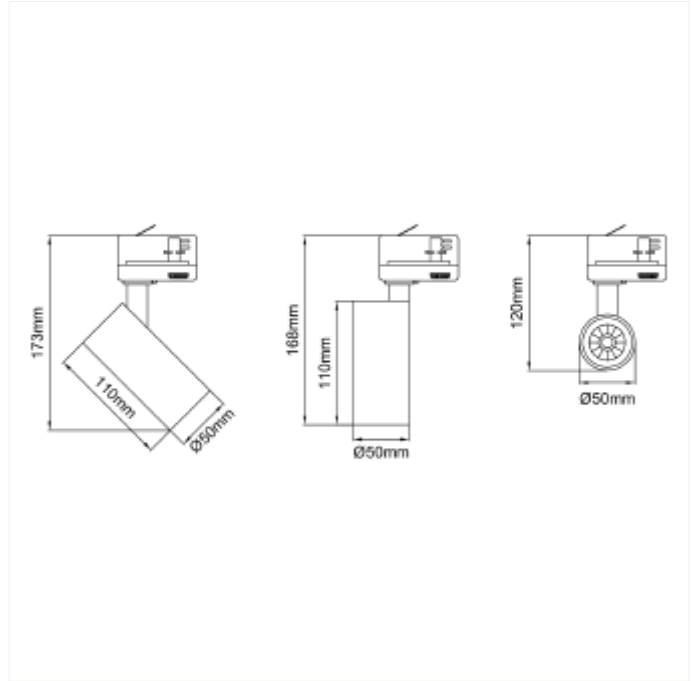

PRODUCT FAMILY SHEET

Silindir 50 Short

Silindir 50 Short

VERSIONS

Art.No	Effect [W]	Cold Lumen [lm]	Lumen Output [lm]	CCT [K]	Beam Angle [°]	Lens Difuser	CRI [>]	Color	Light Control	Connection
--------	------------	-----------------	-------------------	---------	----------------	--------------	---------	-------	---------------	------------