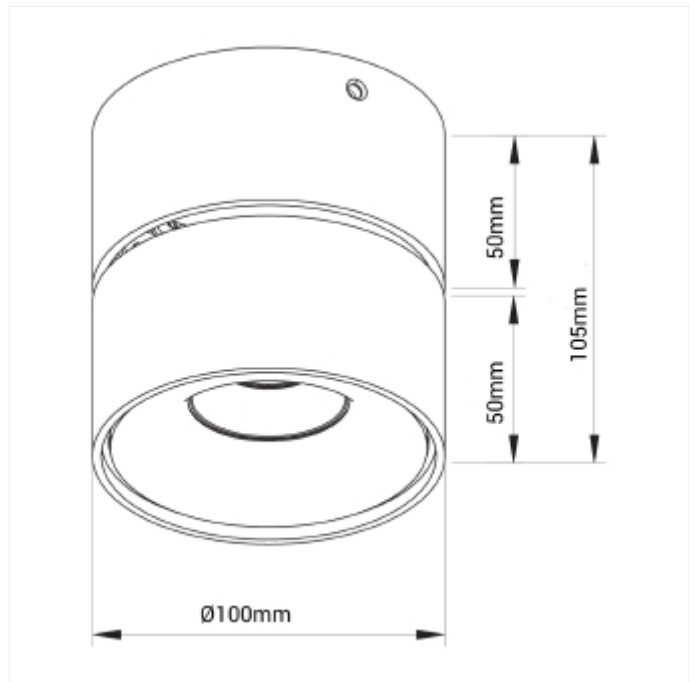

PRODUCT FAMILY SHEET

Zap-On

Ledpro
by NORLUX

Zap-On

Zap-on er en elegant armatur for utenpåliggende tak-/veggmontasje. Zap-on er med sitt design utviklet for moderne omgivelser med krav til fleksible justeringsmuligheter. Zap-on er beregnet for bolig og mindre lokaler. Fasekutt dimbar.

VERSIONS

Art.No	Effect [W]	Cold Lumen [lm]	Lumen Output [lm]	CCT [K]	Beam Angle [°]	Lens Difuser	CRI [>]	Color	Light Control	Connection