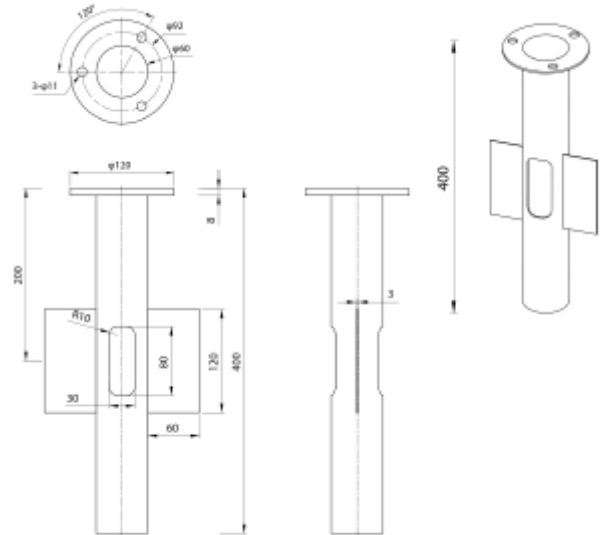

## PRODUCT SHEET

Mika29 Bollard Fundament

Art. no: 102920-01

Ledpro  
by NORLUX

# Mika29 Bollard Fundament

### SPECIFICATIONS

Utsparring [mm]:	60mm
Housing:	Stål
Farge :	Aluminium
Høyde:	400mm
Diameter [mm]:	120mm