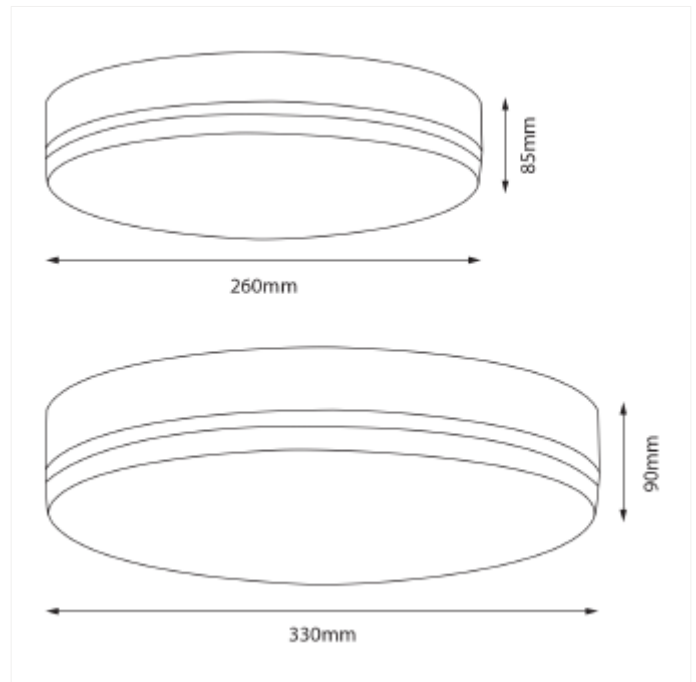

PRODUCT FAMILY SHEET

Caph

Ledpro
by NORLUX

Caph

Caph plafond-lampe er en allsidig og effektiv belysningsløsning som passer perfekt til kontorer, bad, soverom og ganger. Den opalhvite skjermen gir et behagelig og klart lys som skaper en innbydende atmosfære. Lampen har en praktisk tre-trinns bryter for enkel justering av fargetemperaturen, der du kan velge mellom 3000K, 4000K og 5700K. Med integrert LED-teknologi er Caph både energieffektiv og miljøvennlig, og den kommer i to størrelser: 26 cm (12W) og 33 cm (24W).

Lampen kan også leveres med en bevegelsessensor som automatisk aktiverer lyset når du kommer inn i rommet, og det er mulighet for å justere følsomheten på sensoren.

VERSIONS

Art.No	Effect [W]	Cold Lumen [lm]	Lumen Output [lm]	CCT [K]	Beam Angle [°]	Lens Difuser	CRI [>]	Color	Light Control	Connection
9030-120-3	12	1300	1250	3/4/5700	120°	Opal	80	Hvit	Ingen	Hurtigkobling
9035-120-3	24	2700	2665	3/4/5700	120°	Opal	80	Hvit	Ingen	Hurtigkobling
9035-S-120-3	24	2700	2665	3/4/5700	120°	Opal	80	Hvit	Sensor (MW)	Hurtigkobling
9030-S-120-3	12	1300	1250	3/4/5700	120°	Opal	80	Hvit	Sensor (MW)	Hurtigkobling