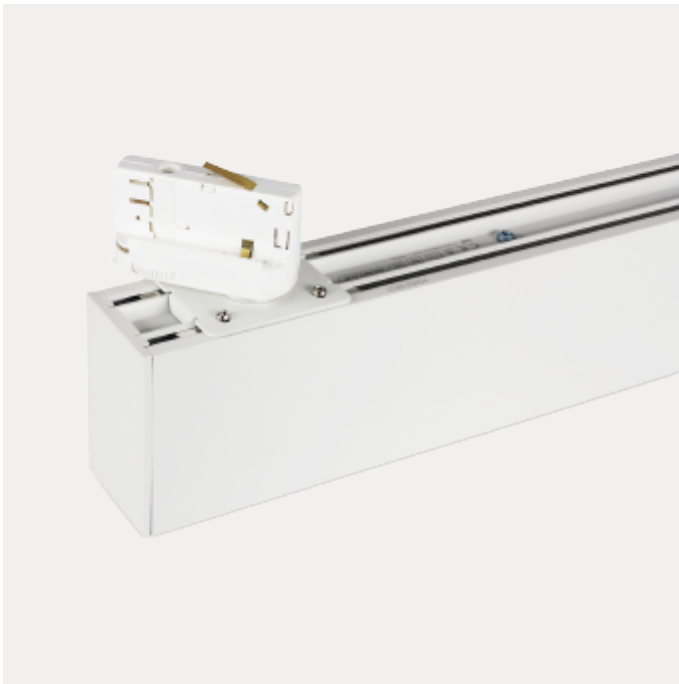

## PRODUCT FAMILY SHEET

Linear

Ledpro  
by NORLUX